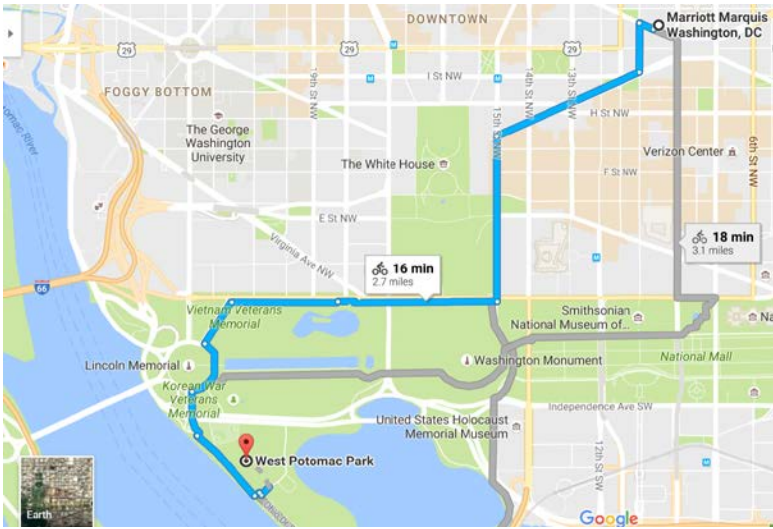

**Turn by turn directions from Marriott Marquis / 2.7 mi total**

901 Massachusetts Avenue Northwest, Washington, DC 20001  
 Head northwest toward Massachusetts Ave NW  
 Turn right onto Massachusetts Ave NW  
 Turn left onto 10th St NW /0.1 mi  
 Turn right onto New York Ave NW /0.4 mi  
 Turn left onto 15th St NW /0.5 mi  
 Turn right onto Constitution Ave/0.5 mi  
 Turn left onto Henry Bacon Drive/0.3 mi  
 Ride around the Lincoln Memorial and continue straight across Independence Ave toward West Basin Dr SW