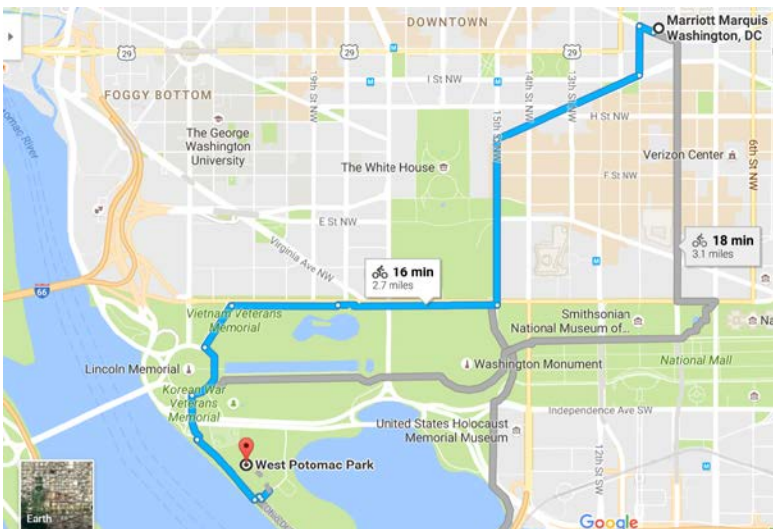

**Turn by turn directions from Marriott Marquis / 2.7 mi total**

901 Massachusetts Avenue Northwest, Washington, DC 20001  
 Head northwest toward Massachusetts Ave NW  
 Turn right onto Massachusetts Ave NW  
 Turn left onto 10th St NW /0.1 mi  
 Turn right onto New York Ave NW /0.4 mi  
 Turn left onto 15th St NW /0.5 mi  
 Turn right onto Constitution Ave/0.5 mi  
 Turn left onto Henry Bacon Drive/0.3 mi  
 Ride around the Lincoln Memorial and continue straight across Independence Ave toward West Basin Dr SW